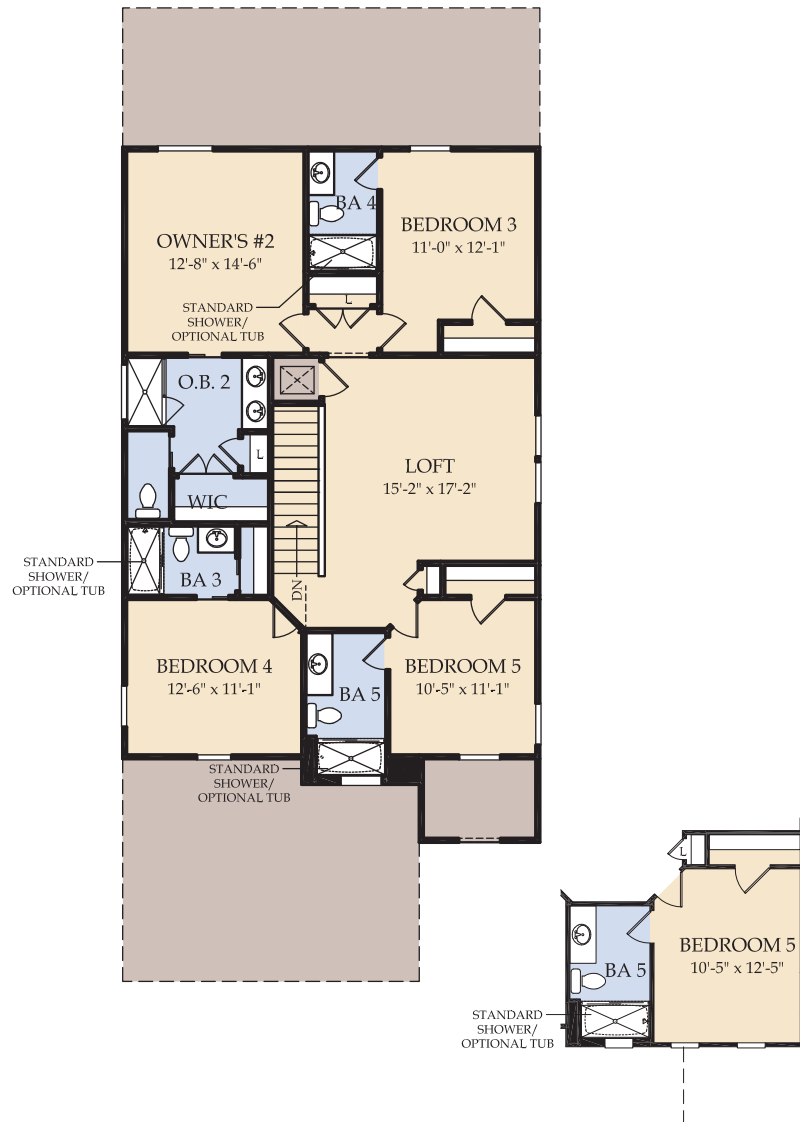

Lakeshore

240 Square Meters - 2,587 Square Feet | 5 Bedrooms | 5.5 Baths

First Floor

Second Floor

Bedroom 5 and Bath 5 ILO Game Room Option Elevation (FM2C/D)