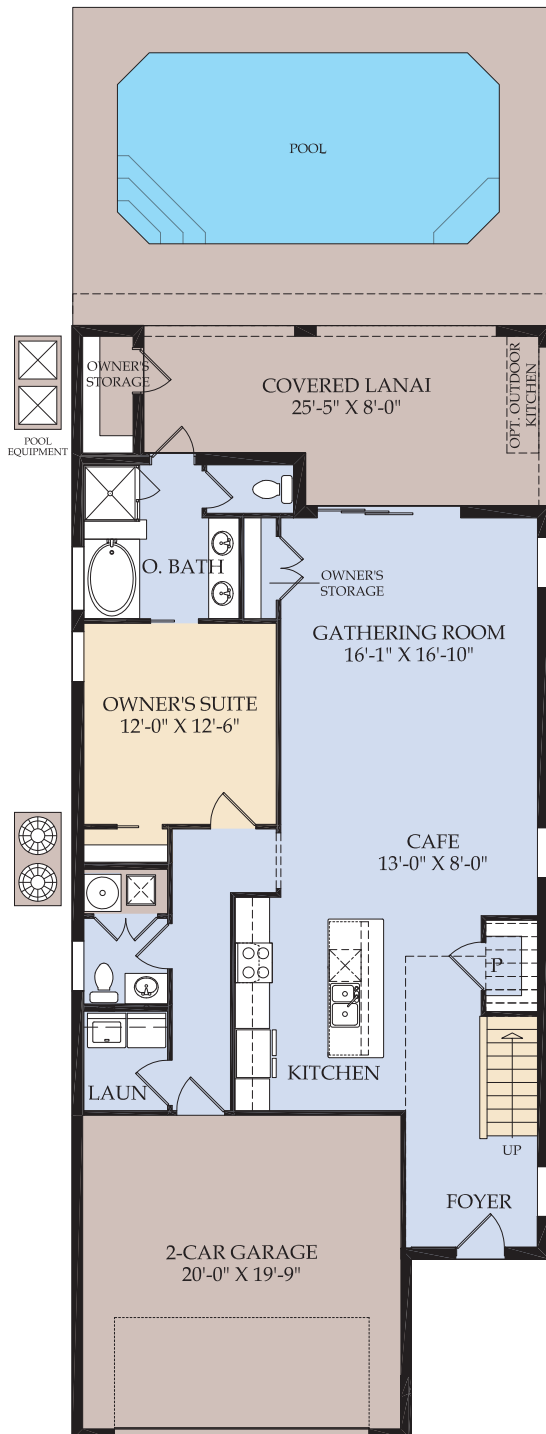

Hideaway

289 Square Meters - 3,117 Square Feet | 6 Bedrooms | 4.5 Baths

First Floor

Second Floor