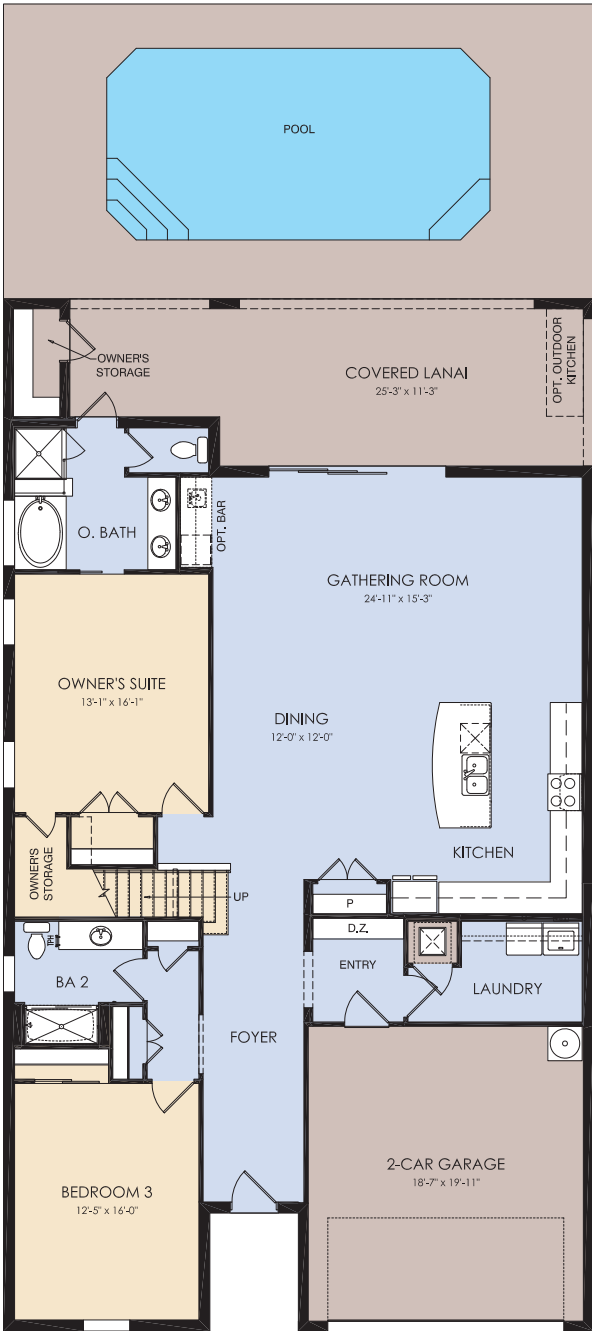

Clearwater Grand

407 Square Meters - 4,383 Square Feet | 10 Bedrooms | 8 Baths

First Floor

Second Floor