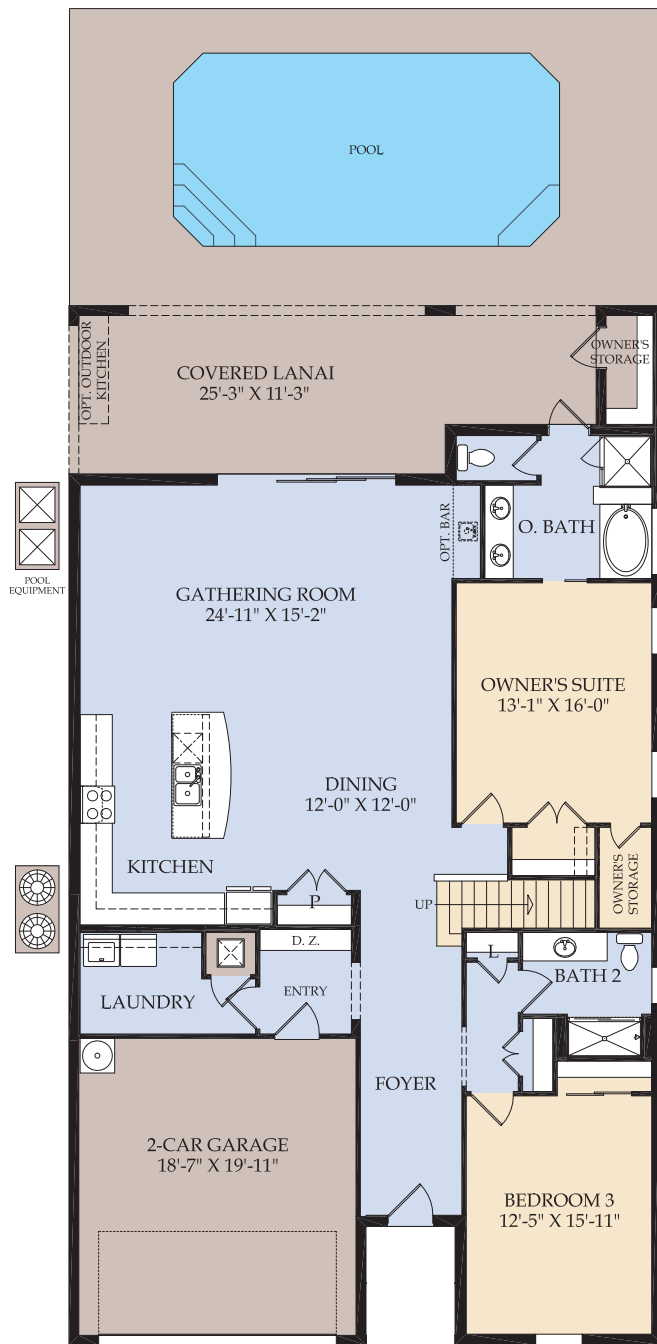

Clearwater

408 Square Meters - 4,398 Square Feet | 9 Bedrooms | 6 Baths

First Floor

Second Floor